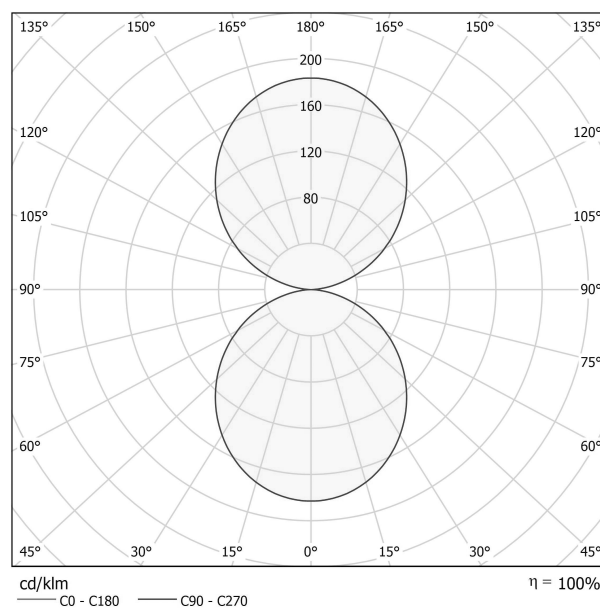

Polar diagram