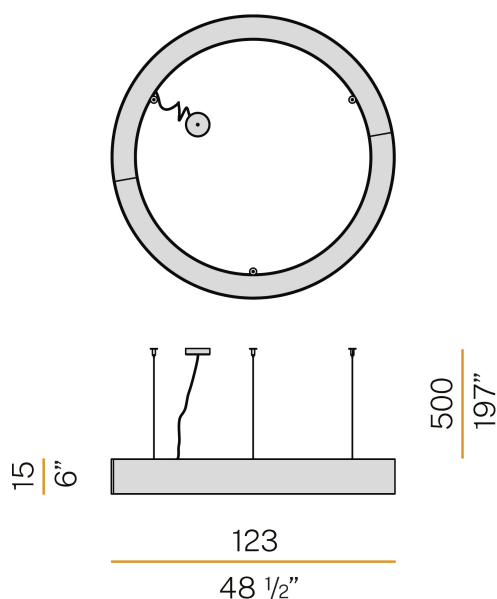

PANZERI

Golden Ring

220-240V AC dimmable (DALI/Push DIM)

L08121.120.0402

Data sheet

CODE	L08121.120.0402
SYSTEM POWER CONSUMPTION	150W
EFFICACY	69.77lm/W
LIGHT SOURCE	LED
LIGHT SOURCE LIFETIME	L80 (B20) 80.000h
COLOUR TEMPERATURE	3000K Ra>90
LIGHT DISTRIBUTION	diffused
POWER SUPPLY	220-240V AC
FREQUENCY	50/60Hz
ELECTRICAL CONFIGURATION	dimmable (DALI/Push DIM)
DRIVER	integrated included
NOMINAL LUMINOUS FLUX	20955lm
LUMEN OUTPUT	10466lm
EFFICIENCY	49.9%
WEIGHT	15,27 Kg
PROTECTION DEGREE	IP40
COLOUR TOLLERANCES	SDCM 3
GLOW WIRE TEST PERFORMANCE	850°
PACKING DIMENSIONS (CM)	136,0 x 25,0 x 136,0

Suspension lighting fixture for interiors, with direct and indirect light emission. Pickled sheet metal structure in polyacrylic paint. Aluminium dissipation plates. Aluminium and pickled sheet metal covers in white or black polyacrylic paint, or with gold leaf coating. Diffusers in modelled polycarbonate with opaline finish. Suspension kit with griplocks and 5m (196,9") long steel cables. 5m (196,9") long power cable in transparent PVC. Power canopy with galvanized sheet metal ceiling bracket and pickled sheet metal covering in white or black polyacrylic paint, or with gold leaf coating.

Technical drawing

Polar diagram

PANZERI

Golden Ring

Accessories / canopy

M8121-3

Canopy for power supply and to join 3 steel cables.